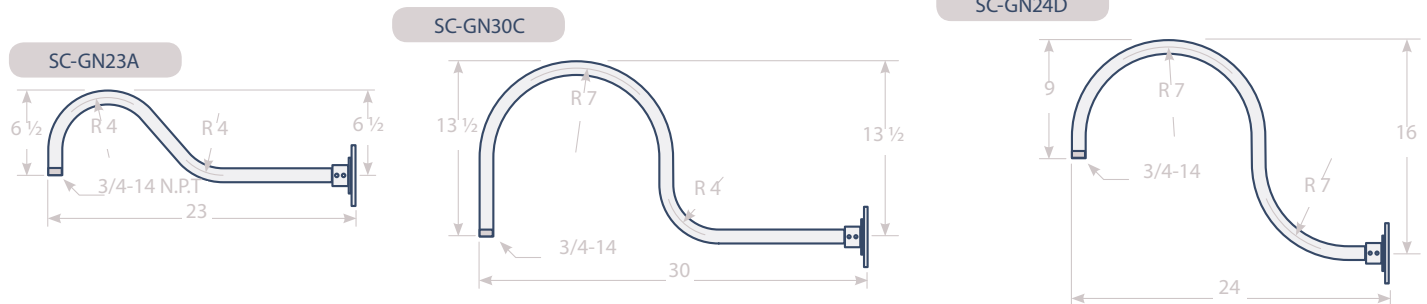

RLM Quick Ship 2019

RLM Series

LAMP TYPE

MED5 = MEDIUM E26 LAMP BASE, PORCELAIN SOCKET

LVFV1-FL-1700LM-35K-120V = BRIDGELUX VERO LED, 1,700LM, 14W, 35K, 80 CRI, COMES WITH FLAT LENS OVER LED

MOUNTING

GOOSENECK

PENDANT MOUNT