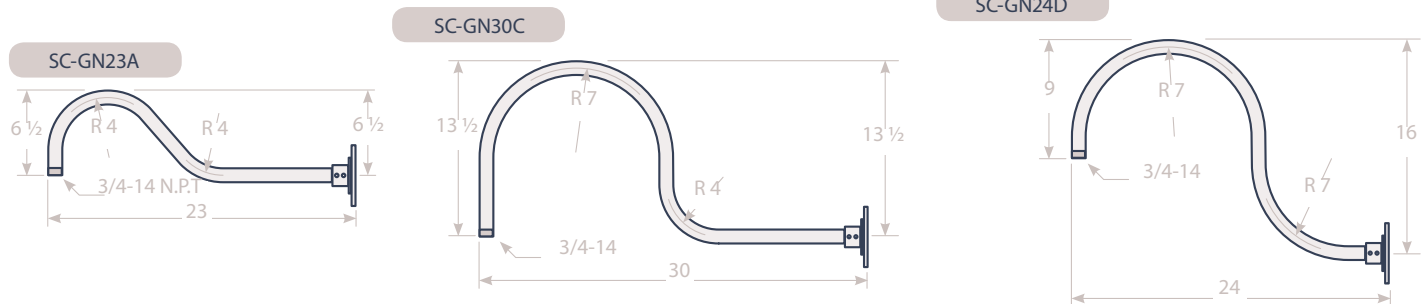

Shade	Reflector Finish	Mounting	Mounting Finish
Step Neck Dome	G0 - Black	Gooseneck	G0 - Black
QSN514	G1 - White	GN23A	G1 - White
QSN516	G8 - Dark Bronze	GN30C	G8 - Dark Bronze
Step Neck Deep Bowl	G10 - Dark Green	GN24D	G10 - Dark Green
QSN910	*All Interiors are G1 White for Quickship Items	Pendant Mount	G10 - Dark Green
QSN912			
Sign Lighter	Lamp Type	643-10FT-BK	
QSN610	MED5 = Medium Base Socket	643-10FT-WH	
QSN612	LXV-1700LM-35K-120V		

REFLECTOR

Step Neck Dome	Height	Dia	Max Wattage
 QSN514	9"	14"	150W
QSN516	10-1/2"	16"	200W
Step Neck Deep Bowl	Height	Dia	Max Wattage
 QSN910	9"	10"	200W
QSN912	11"	12"	300W
Sign Lighter	Height	Dia	Max Wattage
 QSN610	12"	10"	150W
QSN612	14-1/4"	12"	200W

RLM Quick Ship 2019

RLM Series

LAMP TYPE

MED5 = MEDIUM E26 LAMP BASE, PORCELAIN SOCKET

LVXV1-FL-1700LM-35K-120V = BRIDGELUX VERO LED, 1,700LM, 14W, 35K, 80 CRI, COMES WITH FLAT LENS OVER LED

MOUNTING

GOOSENECK

PENDANT MOUNT

643 CORD CANOPY
CORD SUSPENSION WITH CANOPY PERMANENTLY ATTACHED WITH 2 MOUNTING SCREWS. 10' OF 18 GAUGE CORD. CANOPY IS 5 5/8" DIA. X 1" DEEP. KIT FOR MOUNTING TO 4" OCTAGON BOX AND SRW STRAIN RELIEF INCLUDED. REFLECTORS ARE SUITABLE FOR WET LOCATION PROVIDED THEY ARE INSTALLED TO ACCORDANCE WITH LOCAL AND NATIONAL CODES.