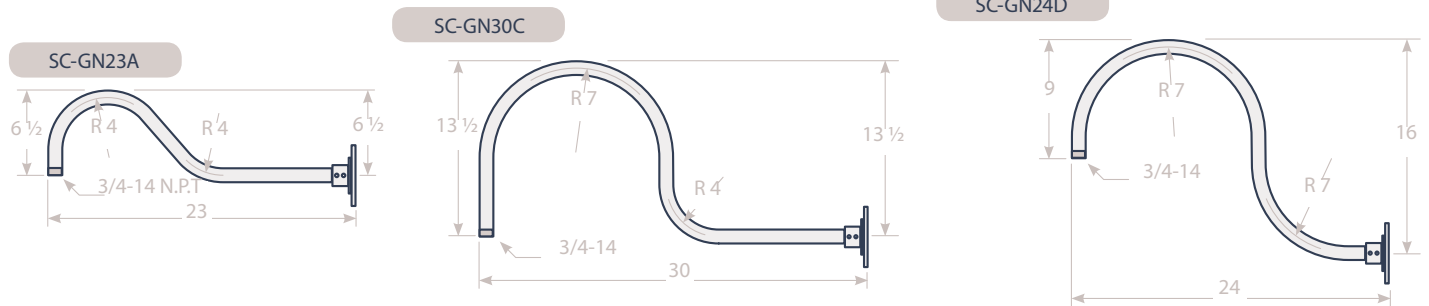

Shade	Shade Finish	Lamp Type	Mounting	Mounting Finish
Step Neck Dome	G0 - Black		Gooseneck	G0 - Black
QSN514	G1 - White		GN23A	G1 - White
QSN516	G8 - Dark Bronze		GN30C	G8 - Dark Bronze
Step Neck Deep Bowl	G10 - Dark Green		GN24D	G10 - Dark Green
QSN910	*All Interiors are G1 White for Quickship Items		Pendant Mount	
QSN912			643-10FT-BK	
Sign Lighter		Lamp Type	643-10FT-WH	
QSN610	MED5 = Medium Base Socket			
QSN612	LVX-19W-35K-120V			

REFLECTOR

Step Neck Dome	Height	Dia	Max Wattage
 QSN514	9"	14"	150W
QSN516	10-1/2"	16"	200W
Step Neck Deep Bowl			
 QSN910	9"	10"	200W
QSN912	11"	12"	300W
Sign Lighter			
 QSN610	12"	10"	150W
QSN612	14-1/4"	12"	200W

LAMP TYPE

MED5 = MEDIUM E26 LAMP BASE, PORCELAIN SOCKET

L VX-FL-19W-35K-120V = CREE CMA LED, 2,000LM, 19W, 35K, 90 CRI, COMES WITH FLAT LENS OVER LED

MOUNTING

GOOSENECK

PENDANT MOUNT

643 CORD CANOPY
CORD SUSPENSION WITH CANOPY PERMANENTLY ATTACHED WITH 2 MOUNTING SCREWS. 10' OF 18 GAUGE CORD. CANOPY IS 5 5/8" DIA. X 1" DEEP. KIT FOR MOUNTING TO 4" OCTAGON BOX AND SRW STRAIN RELIEF INCLUDED. REFLECTORS ARE SUITABLE FOR WET LOCATION PROVIDED THEY ARE INSTALLED TO ACCORDANCE WITH LOCAL AND NATIONAL CODES.