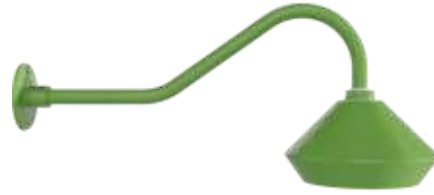

ZELLA

Decorative Reflectors

A SERIES

Concept: Spun aluminum decorative shade.

Dimensions: Height: 5-3/4 in, Diameter: 10-1/2 in

Finish: Powder Coat Finish. Complete color selection found at bock.lighting/colors.