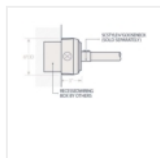

TRAPEZ STYLE REFLECTOR

Decorative Reflectors

BCW Style

BCW5 7in - SC Gooseneck Ballast Box