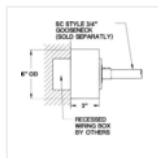

BCW6 6in - SC Gooseneck Ballast Box