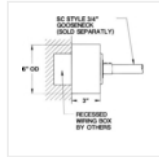

BCW6 6in - SC Gooseneck Ballast Box