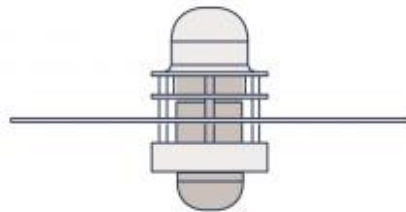

PLU

Metro Series

A

REFLECTOR

B

FINISH

C

LAMP TYPE