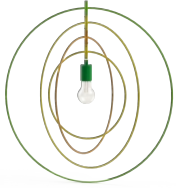

CCBK

Black Cloth Cord, 10FT

CCWH

White Cloth Cord, 10FT

CCGBB

Green Blue Brown Mix Cloth Cord, 10FT

CCBW1

Black White 1 Cloth Cord, 10FT

LELUCE

Pendant

G

ACCESSORIES

Rings

Requires finish.

LeLuceRing-30 30in Ring for LeLuce

LeLuceRing-26 26in Ring for LeLuce

LeLuceRing-22 22in Ring for LeLuce

LeLuceRing-18 18in Ring for LeLuce

LeLuceRing-14 14in Ring for LeLuce

Cages

Requires finish.

Cage5X7 Wire Form
Cage - D: 5.5in x H: 7.5in