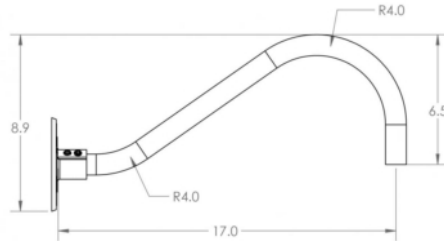

# GOOSENECK TOP - TOP MOUNTED

Mounting

A

## GOOSENECK TOP - TOP MOUNTED

**GN23A** 23" Style A Gooseneck

**GN17A** Gooseneck Style A - 17in

**GN48B** 48" Style B Gooseneck

**GN30C** 30" Style C Gooseneck

**GN24D** 24" Style D Gooseneck

**GN40E** 40" Style E Gooseneck