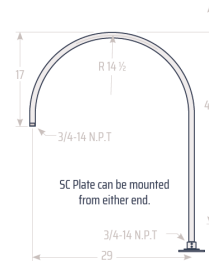

## GOOSENECK TOP - TOP MOUNTED

**GN23A** 23" Style A Gooseneck

**GN17A** Gooseneck Style A - 17in

**GN48B** 48" Style B Gooseneck

**GN30C** 30" Style C Gooseneck

**GN24D** 24" Style D Gooseneck

**GN40E** 40" Style E Gooseneck

**GN56F** 56" Style F Gooseneck

**GN32G** 32" Style G Gooseneck

**GN22H** 22" Style H Gooseneck

**GN25J** 25" Style J Gooseneck

**GN10K** 10" Style K Gooseneck

**GN41P** 41" Style P Gooseneck