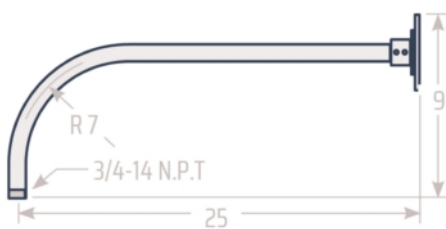

## GOOSENECK TOP - TOP MOUNTED

**GN23A** 23" Style A Gooseneck

**GN17A** Gooseneck Style A - 17in

**GN48B** 48" Style B Gooseneck

**GN30C** 30" Style C Gooseneck

**GN24D** 24" Style D Gooseneck

**GN40E** 40" Style E Gooseneck

**GN56F** 56" Style F Gooseneck

**GN32G** 32" Style G Gooseneck

**GN22H** 22" Style H Gooseneck

**GN25J** 25" Style J Gooseneck

**GN10K** 10" Style K Gooseneck

**GN41P** 41" Style P Gooseneck