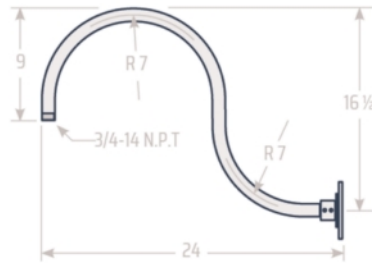

## GOOSENECK TOP - TOP MOUNTED

**GN23A** 23" Style A Gooseneck

**GN17A** Gooseneck Style A - 17in

**GN48B** 48" Style B Gooseneck

**GN30C** 30" Style C Gooseneck

**GN24D** 24" Style D Gooseneck

**GN40E** 40" Style E Gooseneck

**GN56F** 56" Style F Gooseneck

**GN32G** 32" Style G Gooseneck

**GN22H** 22" Style H Gooseneck

**GN25J** 25" Style J Gooseneck

**GN10K** 10" Style K Gooseneck

**GN41P** 41" Style P Gooseneck