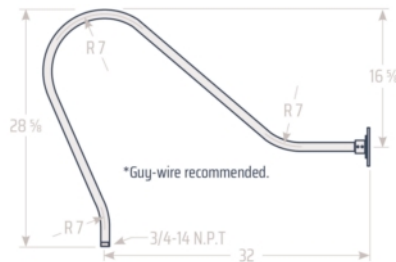

## GOOSENECK TOP - TOP MOUNTED

**GN23A** 23" Style A Gooseneck

**GN17A** Gooseneck Style A - 17in

**GN48B** 48" Style B Gooseneck

**GN30C** 30" Style C Gooseneck

**GN24D** 24" Style D Gooseneck

**GN40E** 40" Style E Gooseneck

**GN56F** 56" Style F Gooseneck

**GN32G** 32" Style G Gooseneck

**GN22H** 22" Style H Gooseneck

**GN25J** 25" Style J Gooseneck

**GN10K** 10" Style K Gooseneck

**GN41P** 41" Style P Gooseneck