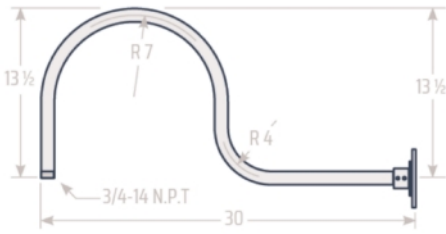

## GOOSENECK TOP - TOP MOUNTED

**GN23A** 23" Style A Gooseneck

**GN17A** Gooseneck Style A - 17in

**GN48B** 48" Style B Gooseneck

**GN30C** 30" Style C Gooseneck

**GN24D** 24" Style D Gooseneck

**GN40E** 40" Style E Gooseneck

**GN56F** 56" Style F Gooseneck

**GN32G** 32" Style G Gooseneck

**GN22H** 22" Style H Gooseneck

**GN25J** 25" Style J Gooseneck

**GN10K** 10" Style K Gooseneck

**GN41P** 41" Style P Gooseneck