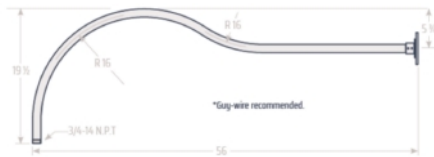

## GOOSENECK TOP - TOP MOUNTED

**GN23A** 23" Style A Gooseneck

**GN17A** Gooseneck Style A - 17in

**GN48B** 48" Style B Gooseneck

**GN30C** 30" Style C Gooseneck

**GN24D** 24" Style D Gooseneck

**GN40E** 40" Style E Gooseneck

**GN56F** 56" Style F Gooseneck

**GN32G** 32" Style G Gooseneck

**GN22H** 22" Style H Gooseneck

**GN25J** 25" Style J Gooseneck

**GN10K** 10" Style K Gooseneck

**GN41P** 41" Style P Gooseneck