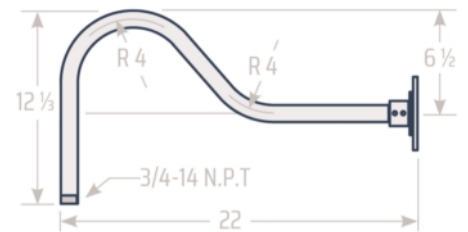

## GOOSENECK TOP - TOP MOUNTED

**GN23A** 23" Style A Gooseneck

**GN17A** Gooseneck Style A - 17in

**GN48B** 48" Style B Gooseneck

**GN30C** 30" Style C Gooseneck

**GN24D** 24" Style D Gooseneck

**GN40E** 40" Style E Gooseneck

**GN56F** 56" Style F Gooseneck

**GN32G** 32" Style G Gooseneck

**GN22H** 22" Style H Gooseneck

**GN25J** 25" Style J Gooseneck

**GN10K** 10" Style K Gooseneck

**GN41P** 41" Style P Gooseneck