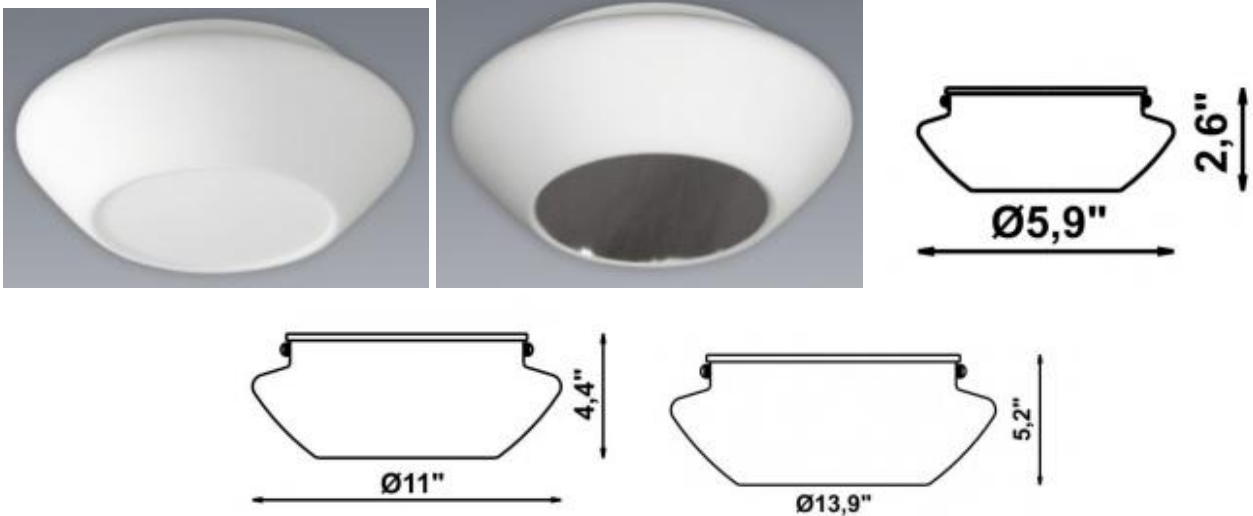

# FAVO

Ceiling

A

GLASS

B

LAMP TYPE

A

GLASS

**Finish:** Satin White

**Material:** Hand-blown European Glass

**Mounting:** Ceiling/Wall

**Dimensions:** S: H: 2.6", D: 5.9", M: H: 4.4", D: 11", L: H: 5.2", D: 13.9"

**Certification:** cULus for Damp Locations