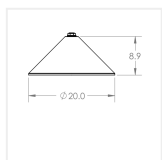

D

LENS

E

CAST GUARD

A

REFLECTOR

CC20 Cone Reflector, 20in
OD x 9in Height

B FINISH