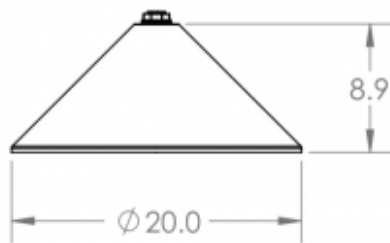

CC

Decorative Reflectors

A

REFLECTOR

B

FINISH

C

MOUNTING

D

LENS

E

CAST GUARD

A

REFLECTOR

CC20 Cone Reflector, 20in
OD x 9in Height