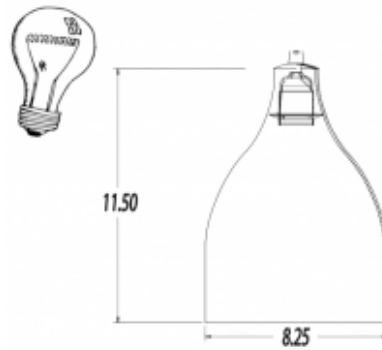

CAMPANA

Pendant

/

A

CONCEPT

B

LAMP TYPE

A

CONCEPT

Material: Clear Blown Glass
Mounting: 8ft Black Cord & Canopy
Dimensions: H: 11.5", D: 8.25"

A30571430000 - Campana Clear Glass Decorative Pendant

B

LAMP TYPE

MED - Medium Base, E26, 60W Max