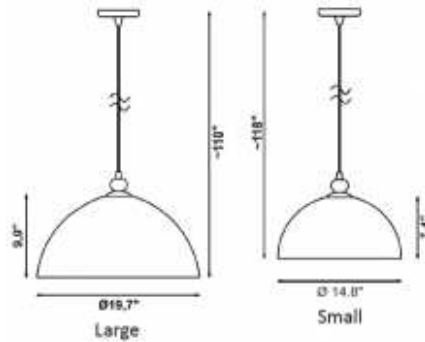

BERETTO GLASS

Pendant

A

CONCEPT

B

LAMP TYPE

C

MOUNTING

A

CONCEPT

The Beretto Glass is a hand-blown European glass shade available in a satin white finish. The glass material offers a more sophisticated look to its aluminum finish option, making it great for less industrial, more decorative spaces.

Concept

Finish: Satin White

Material: Hand-Blown European Glass.

Certification: cULus, Dry Location

Available: [Beretto Aluminum](#)

A30110435021 Beretto Large Satin White Pendant

Finish: Satin White or Red

Material: Hand-Blown European Glass.

Certification: cULus, Dry Location

Glass: A30110435021 = Beretto Large Satin White Pendant

A30110535021 Beretto Small Satin White Pendant

Finish: Satin White or Red

Material: Hand-Blown European Glass.