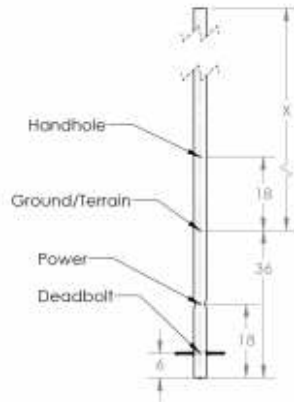

ADBP - ALUMINUM DIRECT BURIAL POLE

Poles

A

POLE

B

FINISH

A

POLE

Concept: Direct Burial Pole for use in areas where no foundation is possible.

Material: Extruded aluminum with 3, 4, or 5in Diameter material with wall thickness of 0.125, 0.188 or 0.250in. 12in Deadman is provided to ensure proper placement in footing.

Mounting: Concrete footing secured with deadman bolt.

Finish: Powder Coat, Color TBD, <https://bock.lighting/colors>

ADBP-6-3-12 5	ADBP-7-3-12 5	ADBP-8-3-12 5	ADBP-9-3-12 5	ADBP-10-3-1 25	ADBP-11-3-12 5	ADBP-12-3-1 25	ADBP-10-3-1 88	ADBP-11-3-1 88
Aluminum Direct Burial Pole, 6ft, 3i n OD, .125	Aluminum Direct Burial Pole, 7ft, 3in OD, .125	Aluminum Direct Burial Pole, 8ft, 3i n OD, .125	Aluminum Direct Burial Pole, 9ft, 3in OD, .125	Aluminum Direct Burial Pole, 10ft, 3i n OD, .125	Aluminum Direct Burial Pole, 11ft, 3i n OD, .125	Aluminum Direct Burial Pole, 12ft, 3i n OD, .125	Aluminum Direct Burial Pole, 10ft, 3i n OD, .188	Aluminum Direct Burial Pole, 11ft, 3i n OD, .188
ADBP-12-3-1 88	ADBP-13-3-1 88	ADBP-14-3-1 88	ADBP-8-4-12 5	ADBP-9-4-12 5	ADBP-10-4-1 25	ADBP-11-4-1 25	ADBP-12-4-1 25	ADBP-13-4-1 88
Aluminum Direct Burial Pole, 12ft, 3i n OD, .188	Aluminum Direct Burial Pole, 13ft, 3i n OD, .188	Aluminum Direct Burial Pole, 14ft, 3i n OD, .188	Aluminum Direct Burial Pole, 8ft, 4i n OD, .125	Aluminum Direct Burial Pole, 9ft, 4i n OD, .125	Aluminum Direct Burial Pole, 10ft, 4i n OD, .125	Aluminum Direct Burial Pole, 11ft, 4i n OD, .125	Aluminum Direct Burial Pole, 12ft, 4i n OD, .125	Aluminum Direct Burial Pole, 13ft, 4i n OD, .188
ADBP-14-4-1 88	ADBP-10-5-1 25	ADBP-11-5-12 5	ADBP-12-5-1 25	ADBP-13-5-1 25	ADBP-14-5-1 25	ADBP-15-5-1 25	ADBP-16-5-1 25	ADBP-17-5-1 88
Aluminum Direct Burial Pole, 14ft, 4i n OD, .188	Aluminum Direct Burial Pole, 10ft, 5i n OD, .125	Aluminum Direct Burial Pole, 11ft, 5i n OD, .125	Aluminum Direct Burial Pole, 12ft, 5i n OD, .125	Aluminum Direct Burial Pole, 13ft, 5i n OD, .125	Aluminum Direct Burial Pole, 14ft, 5i n OD, .125	Aluminum Direct Burial Pole, 15ft, 5i n OD, .125	Aluminum Direct Burial Pole, 16ft, 5i n OD, .125	Aluminum Direct Burial Pole, 17ft, 5i n OD, .188
ADBP-18-5-1 88	ADBP-19-5-1 88	ADBP-20-5-1 88						
Aluminum Direct Burial Pole, 18ft, 5i n OD, .188	Aluminum Direct Burial Pole, 19ft, 5i n OD, .188	Aluminum Direct Burial Pole, 20ft, 5i n OD, .188