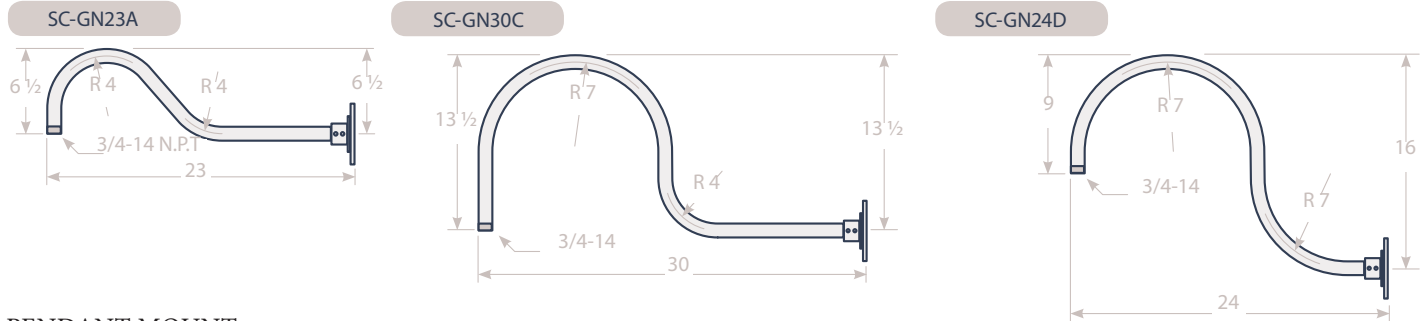

	-		/		/		-	
Shade		Shade Finish		Lamp Type		Mounting		Mounting Finish

Shade	Reflector Finish	Mounting	Mounting Finish
Step Neck Dome	G0 - Black	Gooseneck	G0 - Black
QSN514	G1 - White	GN23A	G1 - White
QSN516	G8 - Dark Bronze	GN30C	G8 - Dark Bronze
Step Neck Deep Bowl	G10 - Dark Green	GN24D	G10 - Dark Green
QSN910	*All Interiors are G1 White	Pendant Mount	
QSN912	for Quickship Items	643-10FT-BK	
Sign Lighter	Lamping	643-10FT-WH	
QSN610	MED5 = Medium Base		
QSN612	Socket		
	LAC02 = (Adjustable CCT):		
	Lumens(1500, 1850,		
	or 2400), Kelvins		
	(30/35/40/50K)		
	EX: LAC02-1500LM-35K		

REFLECTOR

		Height	Dia	Max Wattage
Step Neck Dome				
	QSN514	9"	14"	150W
	QSN516	10-1/2"	16"	200W
Step Neck Deep Bowl				
	QSN910	9"	10"	200W
	QSN912	11"	12"	300W
Sign Lighter				
	QSN610	12"	10"	150W
	QSN612	14-1/4"	12"	200W

LAMP TYPE

MED5 = MEDIUM E26 LAMP BASE, PORCELAIN SOCKET

LAC02-1700LM-35K-120V = LAC INTEGRAL ADJUSTABLE LEDS, 1,500/1,850/2,40LM, 23W, 30/35/40/50K, 80 CRI, COMES
WIT FLAT LENS OVER LED

MOUNTING

GOOSENECK